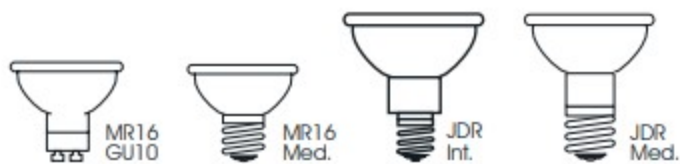

Halogen Lamps

MR16 GU10 (Twist Base) 120 Volt

Watts	Bulb	Base	Salco Product Number	Lamp Code	Beam Pattern	ANSI	Volts	Lens	CBCP	Avg. Rated Hours	UV Block	Filament	MOL	Pkg Type	Ctn.	Notes
20	 <i>SOFTRAY</i>	GU10	S3515	20MR16/GU10/FL	FL 36		120	Y	700	2000		CC-8	1 7/8"	Box	12	
			S3500	20MR16/GU10/FL	FL 36		120	Y	700	2000	Y	CC-8	1 7/8"	CD/1	12	
			S4127	20MR16/GU10/FL/FR	FL 36		120	Y		2000	Y	CC-8	1 7/8"	Box	12	
35	 <i>SOFTRAY</i>	GU10	S3516	35MR16/GU10/FL	FL 36		120	Y	1250	2000		CC-8	1 7/8"	Box	12	
			S3501	35MR16/GU10/FL	FL 36		120	Y	1250	2000	Y	CC-8	1 7/8"	CD/1	12	
			S4128	35MR16/GU10/FL/FR	FL 36		120	Y		2000	Y	CC-8	1 7/8"	Box	12	
50	 <i>SOFTRAY</i>	GU10	S3517	50MR16/GU10/FL	FL 36		120	Y	1700	2000		CC-8	1 7/8"	Box	12	
			S3502	50MR16/GU10/FL	FL 36		120	Y	1700	2000	Y	CC-8	1 7/8"	CD/1	12	
			S4129	50MR16/GU10/FL/FR	FL 36		120	Y		2000	Y	CC-8	1 7/8"	Box	12	

MR16 & JDR Screw Base 120 Volt

Watts	Bulb	Base	Salco Product Number	Lamp Code	Beam Pattern	ANSI	Volts	Lens	CBCP	Avg. Rated Hours	UV Block	Filament	MOL	Pkg Type	Ctn.	Notes
20		Med.	S4623	20MR16/FL/MED	FL 36		120	Y	700	2000	Y	CC-8	1 7/8"	Box	12	
35		Med.	S4624	35MR16/FL/MED	FL 36		120	Y	1250	2000	Y	CC-8	1 7/8"	Box	12	
50		Med.	S4625	50MR16/FL/MED	FL 36		120	Y	1700	2000	Y	CC-8	1 7/8"	Box	12	
		JDR Med.	S3139	50JDR/FL	FL 36		120	Y	1500	2000	Y	CC-8	2 7/8"	Box	12	
75		Int.	S3115	75JDR/N/FL	FL 36		120	Y	1650	2000	Y	CC-8	2 7/8"	Box	12	
			S3434	75JDR/N/FL	FL 36		120	Y	1650	2000	Y	CC-8	2 7/8"	CD/1	12	
		Med.	S3113	75JDR/FL	FL 36		120	Y	1650	2000	Y	CC-8	2 7/8"	Box	12	
			S3438	75JDR/FL	FL 36		120	Y	1650	2000	Y	CC-8	2 7/8"	CD/1	12	