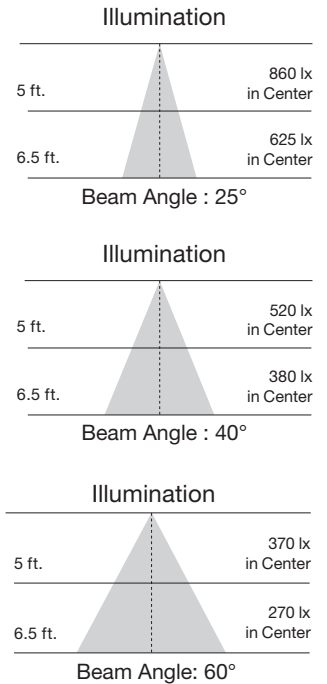

LED PAR Lamps

Item Number	Lamp Description	W	V	CRI	CCT	Color Temp.	Lm	Bm	M.O.L. (Inches)	Life/Hrs.	UPC	Pack
LED PAR30 Long Neck - Replaces 75W												
S9425*	13PAR30/LN/LED/25/2700K/120V/SP	13	120	80	2700K	Warm White	1000	25°	4 1/16	25K	045923094255	12/6
S9426*	13PAR30/LN/LED/25/3000K/120V/SP	13	120	80	3000K	Soft White	1000	25°	4 1/16	25K	045923094262	12/6
S9427*	13PAR30/LN/LED/25/3500K/120V/SP	13	120	80	3500K	Neutral White	1000	25°	4 1/16	25K	045923094279	12/6
S9428*	13PAR30/LN/LED/25/4000K/120V/SP	13	120	80	4000K	Cool White	1000	25°	4 1/16	25K	045923094286	12/6
S9429*	13PAR30/LN/LED/25/5000K/120V/SP	13	120	80	5000K	Natural Light	1000	25°	4 1/16	25K	045923094293	12/6
S9430*	13PAR30/LN/LED/40/2700K/120V/FL	13	120	80	2700K	Warm White	1000	40°	4 1/16	25K	045923094309	12/6
S9431*	13PAR30/LN/LED/40/3000K/120V/FL	13	120	80	3000K	Soft White	1000	40°	4 1/16	25K	045923094316	12/6
S9432*	13PAR30/LN/LED/40/3500K/120V/FL	13	120	80	3500K	Neutral White	1000	40°	4 1/16	25K	045923094323	12/6
S9433*	13PAR30/LN/LED/40/4000K/120V/FL	13	120	80	4000K	Cool White	1000	40°	4 1/16	25K	045923094330	12/6
S9434*	13PAR30/LN/LED/40/5000K/120V/FL	13	120	80	5000K	Natural Light	1000	40°	4 1/16	25K	045923094347	12/6
S9435*	13PAR30/LN/LED/60/2700K/120V/WFL	13	120	80	2700K	Warm White	1000	60°	4 1/16	25K	045923094354	12/6
S9436*	13PAR30/LN/LED/60/3000K/120V/WFL	13	120	80	3000K	Soft White	1000	60°	4 1/16	25K	045923094361	12/6
S9437*	13PAR30/LN/LED/60/3500K/120V/WFL	13	120	80	3500K	Neutral White	1000	60°	4 1/16	25K	045923094378	12/6
S9438*	13PAR30/LN/LED/60/4000K/120V/WFL	13	120	80	4000K	Cool White	1000	60°	4 1/16	25K	045923094385	12/6
S9439*	13PAR30/LN/LED/60/5000K/120V/WFL	13	120	80	5000K	Natural Light	1000	60°	4 1/16	25K	045923094392	12/6
90 CRI												
S9487*	13PAR30/LN/LED/40/2700K/90CRI	13	120	90	2700K	Warm White	820	40°	4 19/32	25K	045923094873	12/6