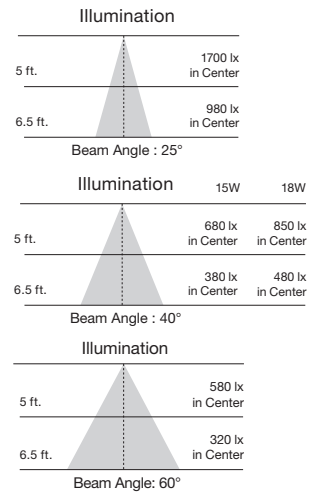

LED PAR Lamps

Item Number	Lamp Description	W	V	CRI	CCT	Color Temp.	Lm	Bm	M.O.L. (Inches)	Life/Hrs.	UPC	Pack
LED PAR38 - Replaces 90W												
S9440*	15PAR38/LED/25'/2700K/120V/SP	15	120	80	2700K	Warm White	1200	25°	5 3/16	25K	045923094408	12/6
S9441*	15PAR38/LED/25'/3000K/120V/SP	15	120	80	3000K	Soft White	1200	25°	5 3/16	25K	045923094415	12/6
S9442*	15PAR38/LED/25'/3500K/120V/SP	15	120	80	3500K	Neutral White	1200	25°	5 3/16	25K	045923094422	12/6
S9443*	15PAR38/LED/25'/4000K/120V/SP	15	120	80	4000K	Cool White	1200	25°	5 3/16	25K	045923094439	12/6
S9444*	15PAR38/LED/25'/5000K/120V/SP	15	120	80	5000K	Natural Light	1200	25°	5 3/16	25K	045923094446	12/6
S9445*	15PAR38/LED/40'/2700K/120V/FL	15	120	80	2700K	Warm White	1200	40°	5 3/16	25K	045923094453	12/6
S9446*	15PAR38/LED/40'/3000K/120V/FL	15	120	80	3000K	Soft White	1200	40°	5 3/16	25K	045923094460	12/6
S9447*	15PAR38/LED/40'/3500K/120V/FL	15	120	80	3500K	Neutral White	1200	40°	5 3/16	25K	045923094477	12/6
S9448*	15PAR38/LED/40'/4000K/120V/FL	15	120	80	4000K	Cool White	1200	40°	5 3/16	25K	045923094484	12/6
S9449*	15PAR38/LED/40'/5000K/120V/FL	15	120	80	5000K	Natural Light	1200	40°	5 3/16	25K	045923094491	12/6
S9450*	15PAR38/LED/60'/2700K/120V/WFL	15	120	80	2700K	Warm White	1200	60°	5 3/16	25K	045923094507	12/6
S9451*	15PAR38/LED/60'/3000K/120V/WFL	15	120	80	3000K	Soft White	1200	60°	5 3/16	25K	045923094514	12/6
S9452*	15PAR38/LED/60'/3500K/120V/WFL	15	120	80	3500K	Neutral White	1200	60°	5 3/16	25K	045923094521	12/6
S9453*	15PAR38/LED/60'/4000K/120V/WFL	15	120	80	4000K	Cool White	1200	60°	5 3/16	25K	045923094538	12/6
S9454*	15PAR38/LED/60'/5000K/120V/WFL	15	120	80	5000K	Natural Light	1200	60°	5 3/16	25K	045923094545	12/6
90 CRI												
S9488*	15PAR38/LED/40'/2700K/90CRI	15	120	90	2700K	Warm White	1000	40°	5 3/16	25K	045923094880	12/6
LED PAR38 - Replaces 100W												
S9455*	18PAR38/LED/40'/3000K/120V/FL	18	120	80	3000K	Soft White	1400	40°	5 3/16	25K	045923094552	12/6
S9456*	18PAR38/LED/40'/4000K/120V/FL	18	120	80	4000K	Cool White	1400	40°	5 3/16	25K	045923094569	12/6
LED PAR38 - Non-Dimmable 2 Pack - Replaces 90W												
S9457*	15PAR38/LED/60'/3000K/120V/2PK	15	120	80	3000K	Soft White	1150	60°	5 3/16	25K	045923094576	8-2pks
LED PAR38 - Colors												
S9480	15PAR38/LED/40'/RED/120V	15	120	—	—	Red	—	40°	5 3/16	25K	045923094804	12/6
S9481	15PAR38/LED/40'/GREEN/120V	15	120	—	—	Green	—	40°	5 3/16	25K	045923094811	12/6
S9482	15PAR38/LED/40'/BLUE/120V	15	120	—	—	Blue	—	40°	5 3/16	25K	045923094828	12/6
S9483	15PAR38/LED/40'/AMBER/120V	15	120	—	—	Amber	—	40°	5 3/16	25K	045923094835	12/6
S9484	15PAR38/LED/40'/YELLOW/120V	15	120	—	—	Yellow	—	40°	5 3/16	25K	045923094842	12/6