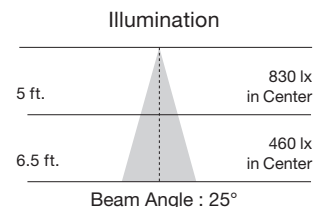

LED PAR Lamps

Item Number	Lamp Description	W	V	CRI	CCT	Color Temp.	Lm	Bm	M.O.L. (Inches)	Life/Hrs.	UPC	Pack
LED PAR30 Short Neck - Replaces 50W												
S9410*	13PAR30/SN/LED/25/2700K/120V/SP	13	120	80	2700K	Warm White	1000	25°	3 5/8	25K	045923094101	12/6
S9411*	13PAR30/SN/LED/25/3000K/120V/SP	13	120	80	3000K	Soft White	1000	25°	3 5/8	25K	045923094118	12/6
S9412*	13PAR30/SN/LED/25/3500K/120V/SP	13	120	80	3500K	Neutral White	1000	25°	3 5/8	25K	045923094125	12/6
S9413*	13PAR30/SN/LED/25/4000K/120V/SP	13	120	80	4000K	Cool White	1000	25°	3 5/8	25K	045923094132	12/6
S9414*	13PAR30/SN/LED/25/5000K/120V/SP	13	120	80	5000K	Natural Light	1000	25°	3 5/8	25K	045923094149	12/6
S9415*	13PAR30/SN/LED/40/2700K/120V/FL	13	120	80	2700K	Warm White	1000	40°	3 5/8	25K	045923094156	12/6
S9416*	13PAR30/SN/LED/40/3000K/120V/FL	13	120	80	3000K	Soft White	1000	40°	3 5/8	25K	045923094163	12/6
S9417*	13PAR30/SN/LED/40/3500K/120V/FL	13	120	80	3500K	Neutral White	1000	40°	3 5/8	25K	045923094170	12/6
S9418*	13PAR30/SN/LED/40/4000K/120V/FL	13	120	80	4000K	Cool White	1000	40°	3 5/8	25K	045923094187	12/6
S9419*	13PAR30/SN/LED/40/5000K/120V/FL	13	120	80	5000K	Natural Light	1000	40°	3 5/8	25K	045923094194	12/6
S9420*	13PAR30/SN/LED/60/2700K/120V/WFL	13	120	80	2700K	Warm White	1000	60°	3 5/8	25K	045923094200	12/6
S9421*	13PAR30/SN/LED/60/3000K/120V/WFL	13	120	80	3000K	Soft White	1000	60°	3 5/8	25K	045923094217	12/6
S9422*	13PAR30/SN/LED/60/3500K/120V/WFL	13	120	80	3500K	Neutral White	1000	60°	3 5/8	25K	045923094224	12/6
S9423*	13PAR30/SN/LED/60/4000K/120V/WFL	13	120	80	4000K	Cool White	1000	60°	3 5/8	25K	045923094231	12/6
S9424*	13PAR30/SN/LED/60/5000K/120V/WFL	13	120	80	5000K	Natural Light	1000	60°	3 5/8	25K	045923094248	12/6
90 CRI												
S9486*	13PAR30/SN/LED/40/2700K/90CRI	13	120	90	2700K	Warm White	820	40°	3 5/8	25K	045923094866	12/6