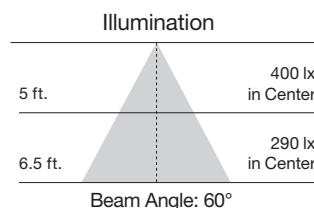

LED PAR Lamps

Item Number	Lamp Description	W	V	CRI	CCT	Color Temp.	Lm	Bm	M.O.L. (Inches)	Life/Hrs.	UPC	Pack
LED PAR30 Short Neck - Replaces 50W												
S9410*	13PAR30/SN/LED/25/2700K/120V/SP	13	120	80	2700K	Warm White	1000	25°	3 5/8	25K	045923094101	12/6
S9411*	13PAR30/SN/LED/25/3000K/120V/SP	13	120	80	3000K	Soft White	1000	25°	3 5/8	25K	045923094118	12/6
S9412*	13PAR30/SN/LED/25/3500K/120V/SP	13	120	80	3500K	Neutral White	1000	25°	3 5/8	25K	045923094125	12/6
S9413*	13PAR30/SN/LED/25/4000K/120V/SP	13	120	80	4000K	Cool White	1000	25°	3 5/8	25K	045923094132	12/6
S9414*	13PAR30/SN/LED/25/5000K/120V/SP	13	120	80	5000K	Natural Light	1000	25°	3 5/8	25K	045923094149	12/6
S9415*	13PAR30/SN/LED/40/2700K/120V/FL	13	120	80	2700K	Warm White	1000	40°	3 5/8	25K	045923094156	12/6
S9416*	13PAR30/SN/LED/40/3000K/120V/FL	13	120	80	3000K	Soft White	1000	40°	3 5/8	25K	045923094163	12/6
S9417*	13PAR30/SN/LED/40/3500K/120V/FL	13	120	80	3500K	Neutral White	1000	40°	3 5/8	25K	045923094170	12/6
S9418*	13PAR30/SN/LED/40/4000K/120V/FL	13	120	80	4000K	Cool White	1000	40°	3 5/8	25K	045923094187	12/6
S9419*	13PAR30/SN/LED/40/5000K/120V/FL	13	120	80	5000K	Natural Light	1000	40°	3 5/8	25K	045923094194	12/6
S9420*	13PAR30/SN/LED/60/2700K/120V/WFL	13	120	80	2700K	Warm White	1000	60°	3 5/8	25K	045923094200	12/6
S9421*	13PAR30/SN/LED/60/3000K/120V/WFL	13	120	80	3000K	Soft White	1000	60°	3 5/8	25K	045923094217	12/6
S9422*	13PAR30/SN/LED/60/3500K/120V/WFL	13	120	80	3500K	Neutral White	1000	60°	3 5/8	25K	045923094224	12/6
S9423*	13PAR30/SN/LED/60/4000K/120V/WFL	13	120	80	4000K	Cool White	1000	60°	3 5/8	25K	045923094231	12/6
S9424*	13PAR30/SN/LED/60/5000K/120V/WFL	13	120	80	5000K	Natural Light	1000	60°	3 5/8	25K	045923094248	12/6
90 CRI												
S9486*	13PAR30/SN/LED/40/2700K/90CRI	13	120	90	2700K	Warm White	820	40°	3 5/8	25K	045923094866	12/6