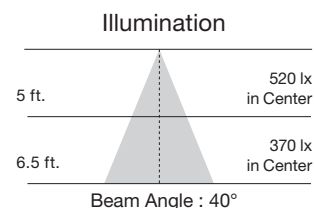

LED PAR Lamps

Item Number	Lamp Description	W	V	CRI	CCT	Color Temp.	Lm	Bm	M.O.L. (Inches)	Life/Hrs.	UPC	Pack
LED PAR30 Short Neck - Replaces 50W												
S9410*	13PAR30/SN/LED/25/2700K/120V/SP	13	120	80	2700K	Warm White	1000	25°	3 5/8	25K	045923094101	12/6
S9411*	13PAR30/SN/LED/25/3000K/120V/SP	13	120	80	3000K	Soft White	1000	25°	3 5/8	25K	045923094118	12/6
S9412*	13PAR30/SN/LED/25/3500K/120V/SP	13	120	80	3500K	Neutral White	1000	25°	3 5/8	25K	045923094125	12/6
S9413*	13PAR30/SN/LED/25/4000K/120V/SP	13	120	80	4000K	Cool White	1000	25°	3 5/8	25K	045923094132	12/6
S9414*	13PAR30/SN/LED/25/5000K/120V/SP	13	120	80	5000K	Natural Light	1000	25°	3 5/8	25K	045923094149	12/6
S9415*	13PAR30/SN/LED/40/2700K/120V/FL	13	120	80	2700K	Warm White	1000	40°	3 5/8	25K	045923094156	12/6
S9416*	13PAR30/SN/LED/40/3000K/120V/FL	13	120	80	3000K	Soft White	1000	40°	3 5/8	25K	045923094163	12/6
S9417*	13PAR30/SN/LED/40/3500K/120V/FL	13	120	80	3500K	Neutral White	1000	40°	3 5/8	25K	045923094170	12/6
S9418*	13PAR30/SN/LED/40/4000K/120V/FL	13	120	80	4000K	Cool White	1000	40°	3 5/8	25K	045923094187	12/6
S9419*	13PAR30/SN/LED/40/5000K/120V/FL	13	120	80	5000K	Natural Light	1000	40°	3 5/8	25K	045923094194	12/6
S9420*	13PAR30/SN/LED/60/2700K/120V/WFL	13	120	80	2700K	Warm White	1000	60°	3 5/8	25K	045923094200	12/6
S9421*	13PAR30/SN/LED/60/3000K/120V/WFL	13	120	80	3000K	Soft White	1000	60°	3 5/8	25K	045923094217	12/6
S9422*	13PAR30/SN/LED/60/3500K/120V/WFL	13	120	80	3500K	Neutral White	1000	60°	3 5/8	25K	045923094224	12/6
S9423*	13PAR30/SN/LED/60/4000K/120V/WFL	13	120	80	4000K	Cool White	1000	60°	3 5/8	25K	045923094231	12/6
S9424*	13PAR30/SN/LED/60/5000K/120V/WFL	13	120	80	5000K	Natural Light	1000	60°	3 5/8	25K	045923094248	12/6
90 CRI												
S9486*	13PAR30/SN/LED/40/2700K/90CRI	13	120	90	2700K	Warm White	820	40°	3 5/8	25K	045923094866	12/6